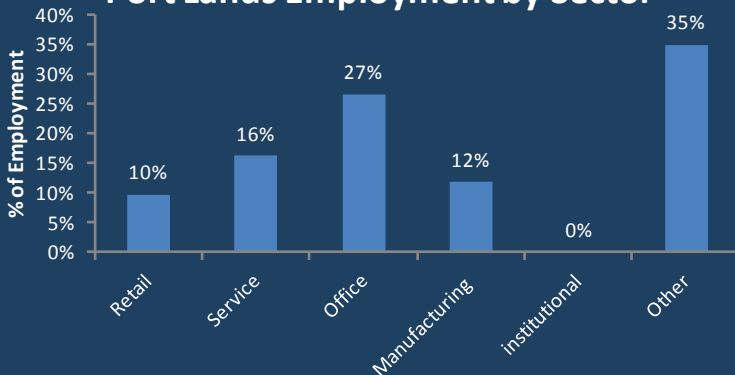

2015 Employment Survey

What We Found Out... We counted **5579** Jobs in the Port Lands

Port Lands Employment Survey Results, City of Toronto 2006-2014, TPLC 2015

Percentage of Employment

Port Lands Total Employment 2015

Of those Jobs:

3980 were TPLC Tenants

Survey Participant Breakdown

130 employers were surveyed with a response rate of **92%**

Port Lands Employment by Sector

The **Other sector** represents the highest amount of employment produced in the Port Lands

Other Sector Employment

Longevity of Existing Establishments

The 2015 TPLC Employment Survey was conducted to understand the current employment status and to identify emerging trends within the Port Lands Area