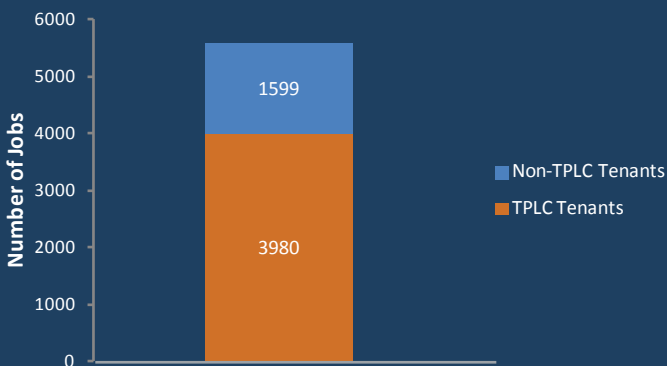

2015 Employment Survey

What We Found Out... We counted **5579** Jobs in the Port Lands

Port Lands Employment Survey Results, City of Toronto 2006-2014, TPLC 2015

Percentage of Employment

Port Lands Total Employment 2015

Of those Jobs:

3980 were TPLC Tenants

Survey Participant Breakdown

130 employers were surveyed with a response rate of **92%**

Port Lands Employment by Sector

The **Other sector** represents the highest amount of employment produced in the Port Lands

Other Sector Employment

Longevity of Existing Establishments

The 2015 TPLC Employment Survey was conducted to understand the current employment status and to identify emerging trends within the Port Lands Area