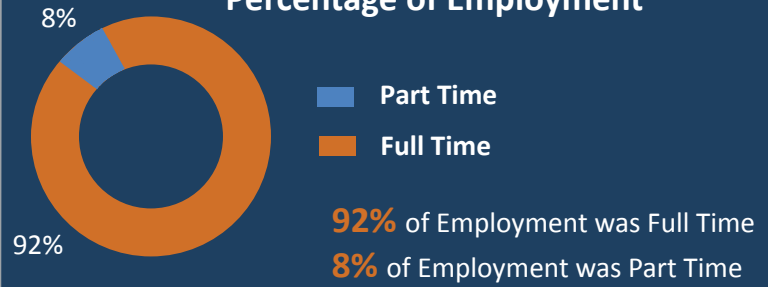

2015 Employment Survey

What We Found Out... We counted **5579** Jobs in the Port Lands

Port Lands Employment Survey Results, City of Toronto 2006-2014, TPLC 2015

Percentage of Employment

Port Lands Total Employment 2015

Of those Jobs:

3980 were TPLC Tenants

Survey Participant Breakdown

130 employers were surveyed with a response rate of **92%**

Port Lands Employment by Sector

The **Other sector** represents the highest amount of employment produced in the Port Lands