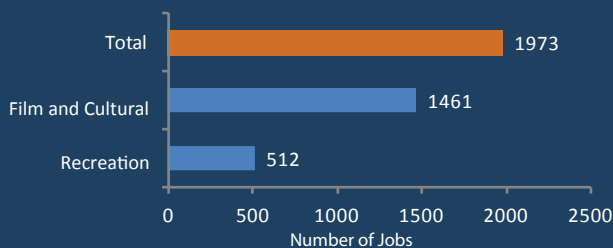

2015 Employment Survey

What We Found Out... We counted **5579** Jobs in the Port Lands

Port Lands Employment Survey Results, City of Toronto 2006-2014, TPLC 2015

Percentage of Employment

Port Lands Total Employment 2015

Of those Jobs:

3980 were TPLC Tenants

Survey Participant Breakdown

130 employers were surveyed with a response rate of **92%**

Port Lands Employment by Sector

The **Other sector** represents the highest amount of employment produced in the Port Lands

Other Sector Employment

Longevity of Existing Establishments

The 2015 TPLC Employment Survey was conducted to understand the current employment status and to identify emerging trends within the Port Lands Area