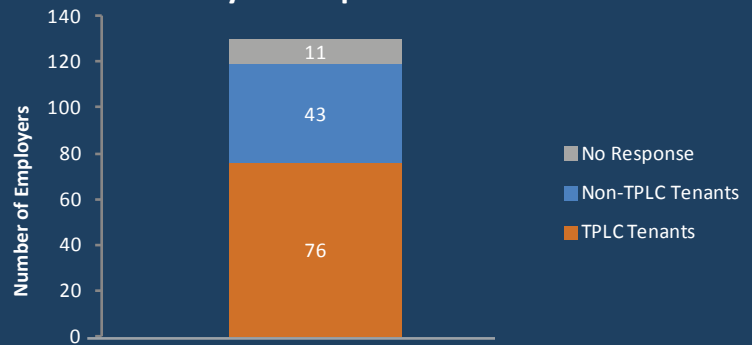

2015 Employment Survey

What We Found Out... We counted **5579** Jobs in the Port Lands

Port Lands Employment Survey Results, City of Toronto 2006-2014, TPLC 2015

Percentage of Employment

Port Lands Total Employment 2015

Of those Jobs:

3980 were TPLC Tenants

Survey Participant Breakdown

130 employers were surveyed with a response rate of **92%**

Port Lands Employment by Sector

The **Other sector** represents the highest amount of employment produced in the Port Lands