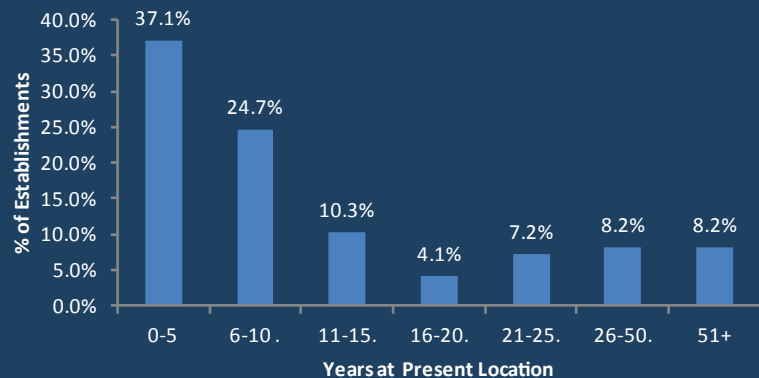

2015 Employment Survey

What We Found Out... We counted **5579** Jobs in the Port Lands

Port Lands Employment Survey Results, City of Toronto 2006-2014, TPLC 2015

Percentage of Employment

Port Lands Total Employment 2015

Of those Jobs:

3980 were TPLC Tenants

Survey Participant Breakdown

130 employers were surveyed with a response rate of **92%**

Port Lands Employment by Sector

The **Other sector** represents the highest amount of employment produced in the Port Lands

Other Sector Employment

Longevity of Existing Establishments

The 2015 TPLC Employment Survey was conducted to understand the current employment status and to identify emerging trends within the Port Lands Area